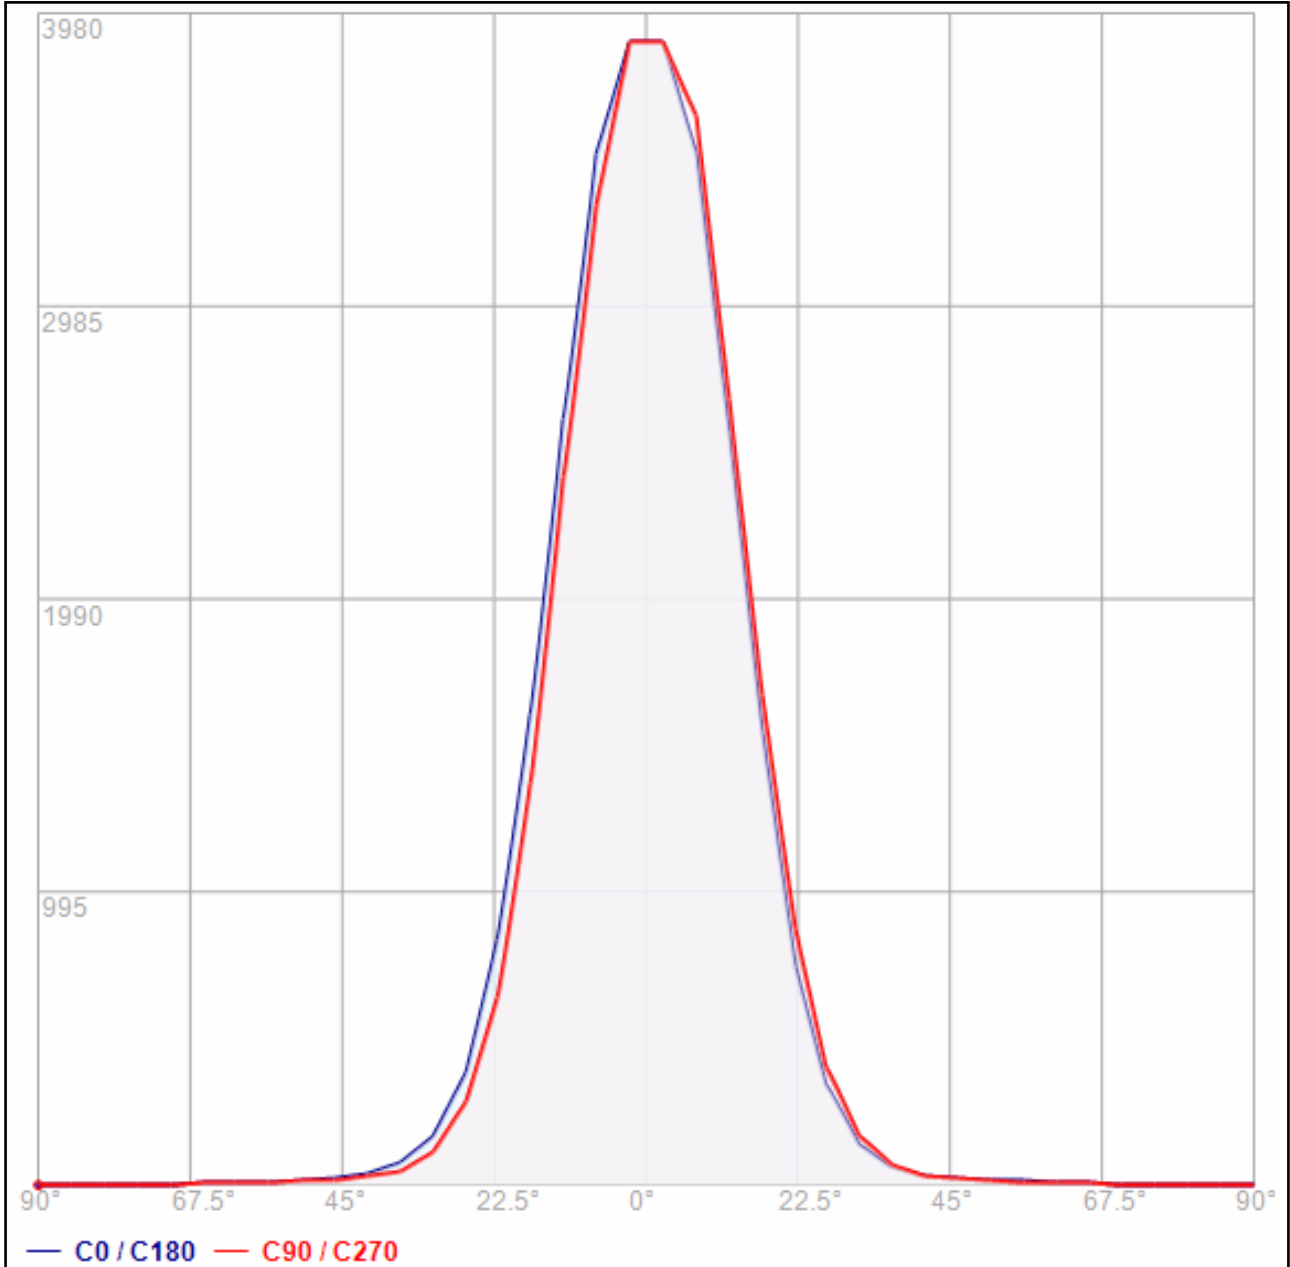

PHOTOMETRIC CARTESIAN DIAGRAM (cd/klm)

LUMINOUS INTENSITIES

Gamma	C0°	C5°	C10°	C15°	C20°	C25°	C30°	C35°	C40°	C45°	C50°	C55°
0°	3961.12	3961.12	3961.12	3961.12	3961.12	3961.12	3961.12	3961.12	3961.12	3961.12	3961.12	3961.12
5°	3576.44	3584.80	3590.17	3596.82	3603.25	3609.89	3620.26	3631.26	3640.26	3651.22	3663.76	3672.41
10°	2609.48	2624.32	2634.31	2642.58	2650.70	2663.92	2672.11	2678.65	2683.95	2689.39	2694.70	2696.07
15°	1564.83	1573.42	1586.61	1592.98	1597.97	1608.04	1611.05	1621.08	1634.38	1645.68	1650.23	1653.09
20°	760.29	766.44	778.67	789.04	790.49	793.08	805.32	814.87	819.79	828.00	834.29	842.79
25°	342.25	344.79	350.59	353.44	348.69	353.86	363.13	367.33	366.07	370.85	381.97	387.56
30°	140.09	140.75	140.65	141.19	141.85	144.46	148.19	150.18	150.51	152.79	157.15	161.19
35°	58.80	59.23	59.77	59.62	59.33	59.79	60.98	62.49	63.69	64.47	66.15	68.64
40°	30.53	30.22	30.32	30.55	30.49	30.33	30.23	30.55	31.05	31.71	32.10	32.62
45°	20.77	20.88	20.72	20.66	20.63	20.41	20.68	20.74	20.46	20.46	20.33	20.17
50°	15.18	15.09	14.91	14.76	14.71	14.40	14.26	14.18	14.05	13.97	13.70	13.31
55°	11.86	11.66	11.54	11.54	11.54	11.60	11.38	11.46	11.46	11.23	10.92	10.59
60°	7.59	7.49	7.39	7.31	7.27	7.38	7.41	7.44	7.45	7.42	7.49	7.54
65°	5.23	5.27	5.28	5.10	5.06	4.98	5.00	5.04	5.17	5.22	5.27	5.32
70°	3.36	3.34	3.30	3.32	3.36	3.34	3.45	3.45	3.45	3.42	3.38	3.69
75°	1.92	1.91	1.91	1.97	1.96	1.96	1.97	2.02	2.08	2.08	2.00	2.08
80°	1.15	1.15	1.15	1.13	1.13	1.21	1.21	1.21	1.21	1.21	1.21	1.19
85°	0.75	0.82	0.75	0.75	0.75	0.75	0.74	0.74	0.81	0.81	0.81	0.81
90°	0.58	0.58	0.58	0.58	0.58	0.58	0.58	0.58	0.58	0.58	0.58	0.58

Gamma	C60°	C65°	C70°	C75°	C80°	C85°	C90°	C95°	C100°	C105°	C110°	C115°
0°	3961.12	3961.12	3961.12	3961.12	3961.12	3961.12	3961.12	3961.12	3961.12	3961.12	3961.12	3961.12
5°	3679.03	3688.41	3695.12	3699.89	3700.37	3701.94	3707.19	3706.84	3709.50	3710.73	3708.39	3705.97
10°	2693.84	2695.89	2700.14	2703.95	2709.46	2717.01	2722.77	2727.25	2729.72	2734.52	2740.25	2749.24
15°	1658.24	1668.12	1676.64	1680.80	1678.64	1687.90	1697.10	1700.53	1706.91	1711.48	1714.25	1715.24