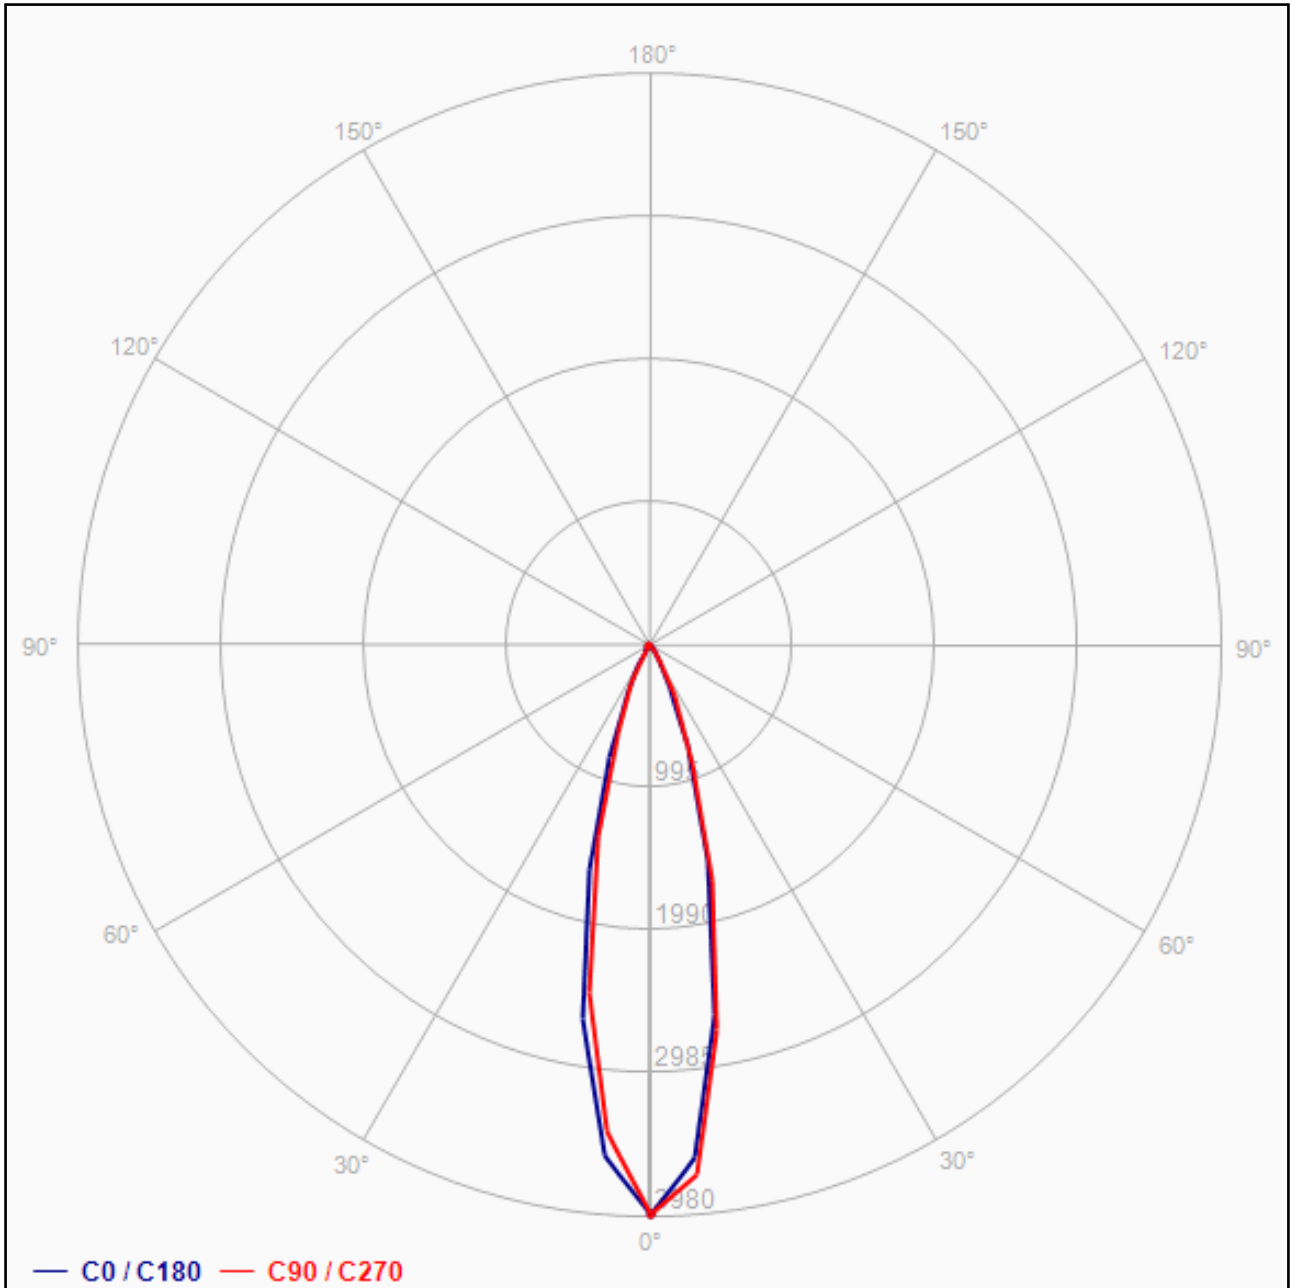

PHOTOMETRIC POLAR DIAGRAM (cd/klm)