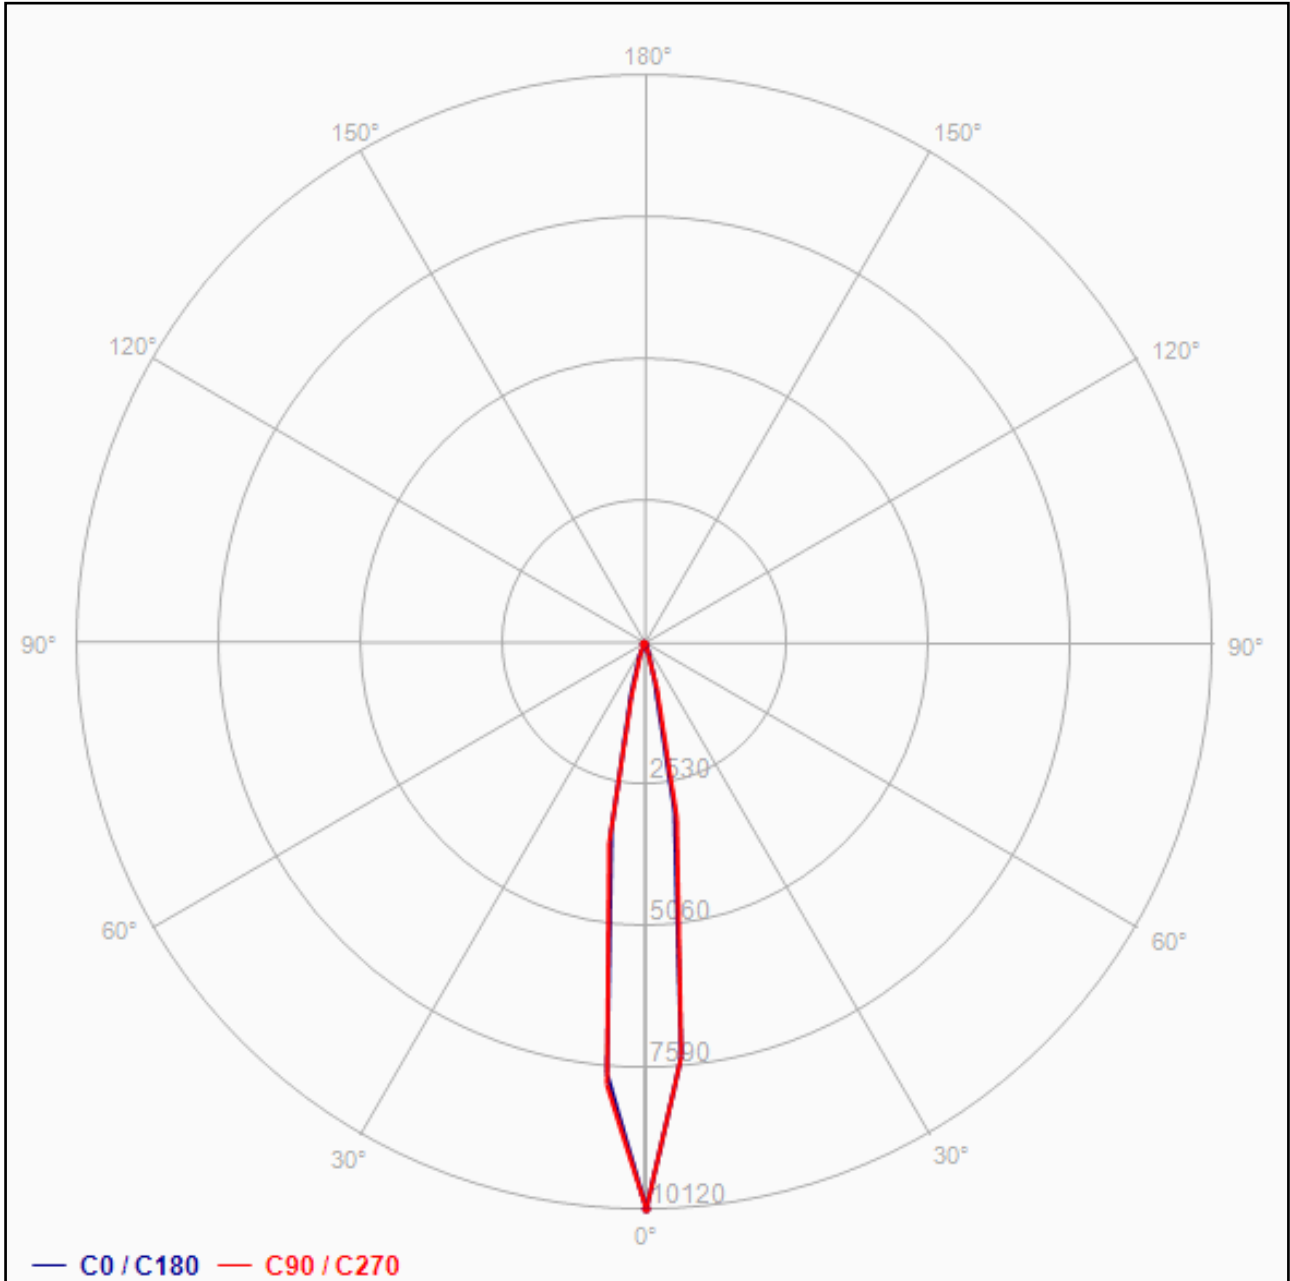

PHOTOMETRIC POLAR DIAGRAM (cd/klm)