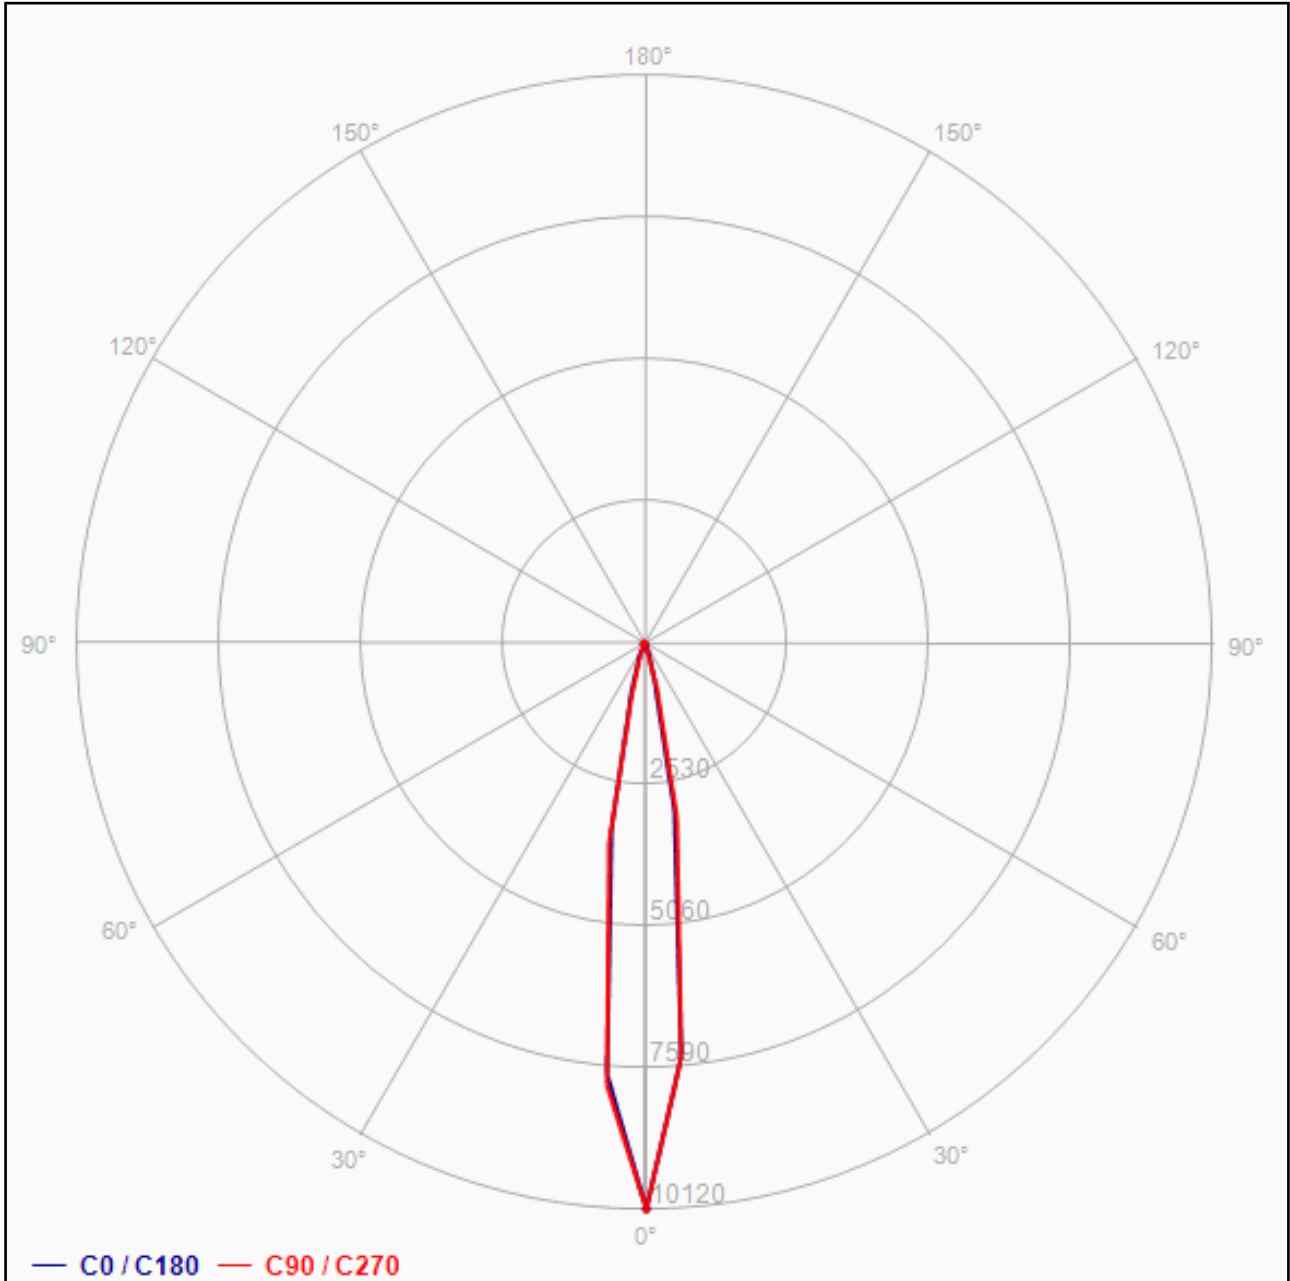

PHOTOMETRIC POLAR DIAGRAM (cd/klm)