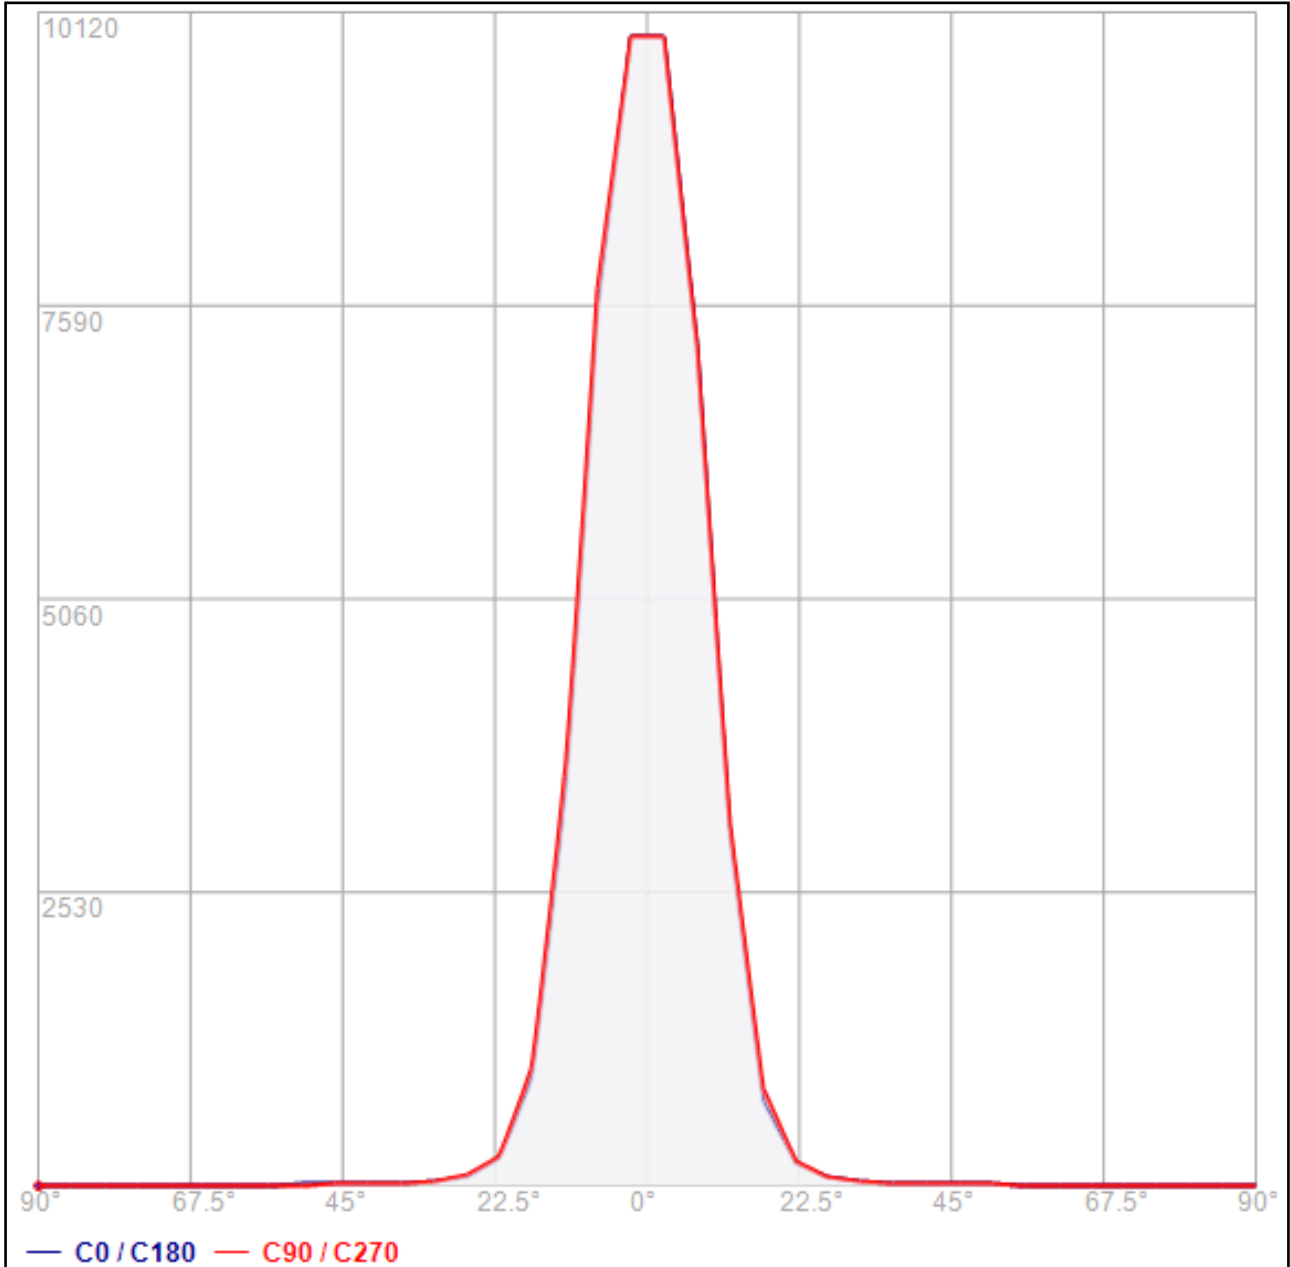

PHOTOMETRIC CARTESIAN DIAGRAM (cd/klm)

LUMINOUS INTENSITIES

Gamma	C0°	C5°	C10°	C15°	C20°	C25°	C30°	C35°	C40°	C45°	C50°	C55°
0°	10113.30	10113.30	10113.30	10113.30	10113.30	10113.30	10113.30	10113.30	10113.30	10113.30	10113.30	10113.30
5°	7404.33	7371.43	7352.41	7346.11	7337.06	7328.53	7323.23	7325.41	7330.26	7341.14	7346.12	7350.03
10°	3057.98	3046.25	3042.49	3045.27	3056.57	3064.89	3067.58	3072.23	3075.74	3091.69	3111.47	3123.53
15°	746.62	749.07	751.10	755.42	761.81	772.49	786.16	806.55	816.09	817.77	829.53	841.32
20°	185.80	185.12	184.92	186.56	189.97	194.73	196.99	199.44	205.24	210.35	214.04	214.18
25°	80.26	80.31	80.52	81.96	80.50	81.83	83.05	81.91	81.52	82.93	83.06	82.54
30°	46.54	47.19	46.60	45.46	45.68	45.52	45.43	45.12	45.41	44.97	44.88	44.78
35°	28.22	28.12	28.04	27.89	27.46	27.47	27.74	27.46	28.47	28.54	28.19	27.53
40°	19.37	19.38	19.32	18.98	19.57	19.64	19.20	19.11	19.07	18.98	19.07	19.28
45°	14.85	15.84	16.38	15.39	14.52	14.61	14.67	14.05	14.15	13.98	14.14	14.31
50°	10.29	10.71	10.89	10.37	10.18	10.30	10.37	10.47	10.70	10.60	11.41	11.20
55°	8.66	8.81	9.08	9.08	9.06	9.10	9.19	9.10	9.14	9.38	9.50	9.39
60°	6.25	5.99	6.04	6.42	6.56	6.78	7.07	6.89	6.66	6.77	6.69	6.81
65°	4.29	4.27	4.34	4.43	4.33	4.43	4.61	4.70	4.80	4.96	4.74	4.85
70°	2.88	2.85	2.90	2.82	2.76	2.71	2.78	2.85	2.78	2.83	2.78	2.81
75°	1.60	1.60	1.57	1.44	1.46	1.59	1.60	1.59	1.72	1.79	1.66	1.75
80°	0.92	0.92	0.83	0.92	0.83	0.92	0.92	0.92	0.81	0.88	0.88	0.90
85°	0.80	0.80	0.80	0.80	0.82	0.73	0.73	0.82	0.82	0.82	0.82	0.82
90°	0.73	0.73	0.73	0.73	0.73	0.73	0.73	0.74	0.66	0.66	0.66	0.74

Gamma	C60°	C65°	C70°	C75°	C80°	C85°	C90°	C95°	C100°	C105°	C110°	C115°
0°	10113.30	10113.30	10113.30	10113.30	10113.30	10113.30	10113.30	10113.30	10113.30	10113.30	10113.30	10113.30
5°	7354.45	7360.04	7381.80	7388.59	7402.68	7411.74	7417.26	7426.68	7426.00	7424.25	7417.29	7419.44
10°	3135.39	3142.38	3147.46	3162.72	3177.07	3177.03	3165.27	3168.23	3173.02	3192.46	3193.87	3198.09
15°	843.23	854.14	859.27	870.29	866.86	858.33	850.26	842.24	840.67	847.38	849.32	857.90