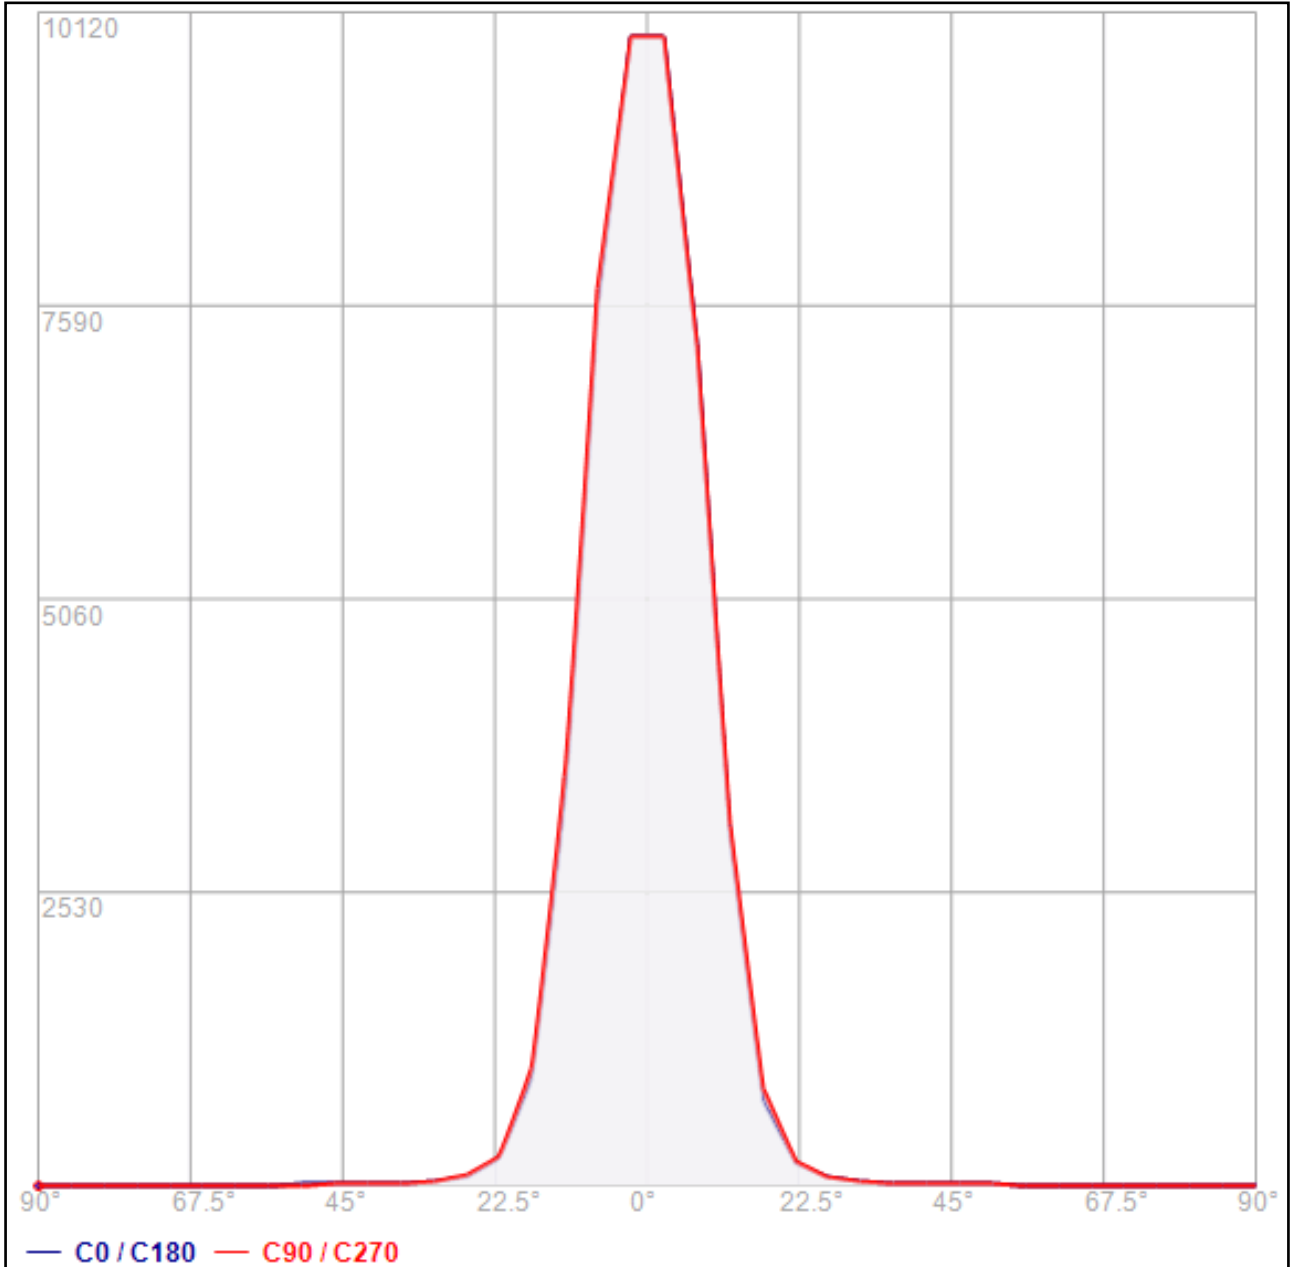

PHOTOMETRIC CARTESIAN DIAGRAM (cd/klm)

LUMINOUS INTENSITIES

Gamma	C0°	C5°	C10°	C15°	C20°	C25°	C30°	C35°	C40°	C45°	C50°	C55°
0°	10113.30	10113.30	10113.30	10113.30	10113.30	10113.30	10113.30	10113.30	10113.30	10113.30	10113.30	10113.30
5°	7404.33	7371.43	7352.41	7346.11	7337.06	7328.53	7323.23	7325.41	7330.26	7341.14	7346.12	7350.03
10°	3057.98	3046.25	3042.49	3045.27	3056.57	3064.89	3067.58	3072.23	3075.74	3091.69	3111.47	3123.53
15°	746.62	749.07	751.10	755.42	761.81	772.49	786.16	806.55	816.09	817.77	829.53	841.32
20°	185.80	185.12	184.92	186.56	189.97	194.73	196.99	199.44	205.24	210.35	214.04	214.18
25°	80.26	80.31	80.52	81.96	80.50	81.83	83.05	81.91	81.52	82.93	83.06	82.54
30°	46.54	47.19	46.60	45.46	45.68	45.52	45.43	45.12	45.41	44.97	44.88	44.78
35°	28.22	28.12	28.04	27.89	27.46	27.47	27.74	27.46	28.47	28.54	28.19	27.53
40°	19.37	19.38	19.32	18.98	19.57	19.64	19.20	19.11	19.07	18.98	19.07	19.28
45°	14.85	15.84	16.38	15.39	14.52	14.61	14.67	14.05	14.15	13.98	14.14	14.31
50°	10.29	10.71	10.89	10.37	10.18	10.30	10.37	10.47	10.70	10.60	11.41	11.20
55°	8.66	8.81	9.08	9.08	9.06	9.10	9.19	9.10	9.14	9.38	9.50	9.39
60°	6.25	5.99	6.04	6.42	6.56	6.78	7.07	6.89	6.66	6.77	6.69	6.81
65°	4.29	4.27	4.34	4.43	4.33	4.43	4.61	4.70	4.80	4.96	4.74	4.85
70°	2.88	2.85	2.90	2.82	2.76	2.71	2.78	2.85	2.78	2.83	2.78	2.81
75°	1.60	1.60	1.57	1.44	1.46	1.59	1.60	1.59	1.72	1.79	1.66	1.75
80°	0.92	0.92	0.83	0.92	0.83	0.92	0.92	0.92	0.81	0.88	0.88	0.90
85°	0.80	0.80	0.80	0.80	0.82	0.73	0.73	0.82	0.82	0.82	0.82	0.82
90°	0.73	0.73	0.73	0.73	0.73	0.73	0.73	0.74	0.66	0.66	0.66	0.74

Gamma	C60°	C65°	C70°	C75°	C80°	C85°	C90°	C95°	C100°	C105°	C110°	C115°
0°	10113.30	10113.30	10113.30	10113.30	10113.30	10113.30	10113.30	10113.30	10113.30	10113.30	10113.30	10113.30
5°	7354.45	7360.04	7381.80	7388.59	7402.68	7411.74	7417.26	7426.68	7426.00	7424.25	7417.29	7419.44
10°	3135.39	3142.38	3147.46	3162.72	3177.07	3177.03	3165.27	3168.23	3173.02	3192.46	3193.87	3198.09
15°	843.23	854.14	859.27	870.29	866.86	858.33	850.26	842.24	840.67	847.38	849.32	857.90