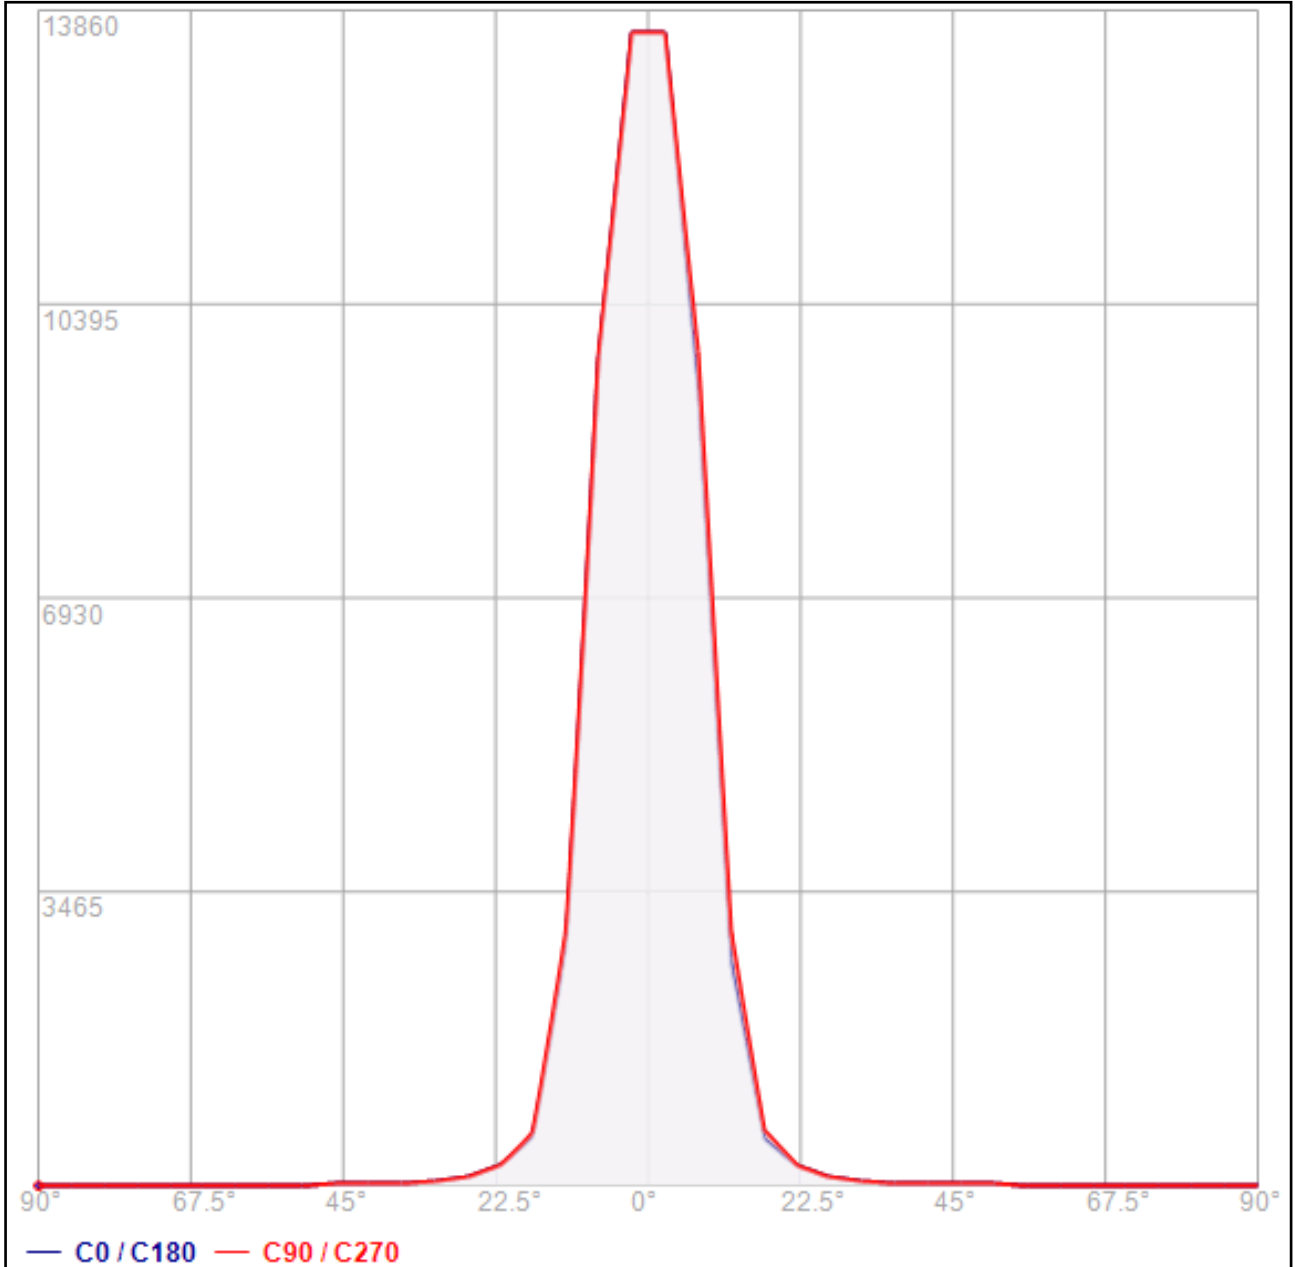

PHOTOMETRIC CARTESIAN DIAGRAM (cd/klm)