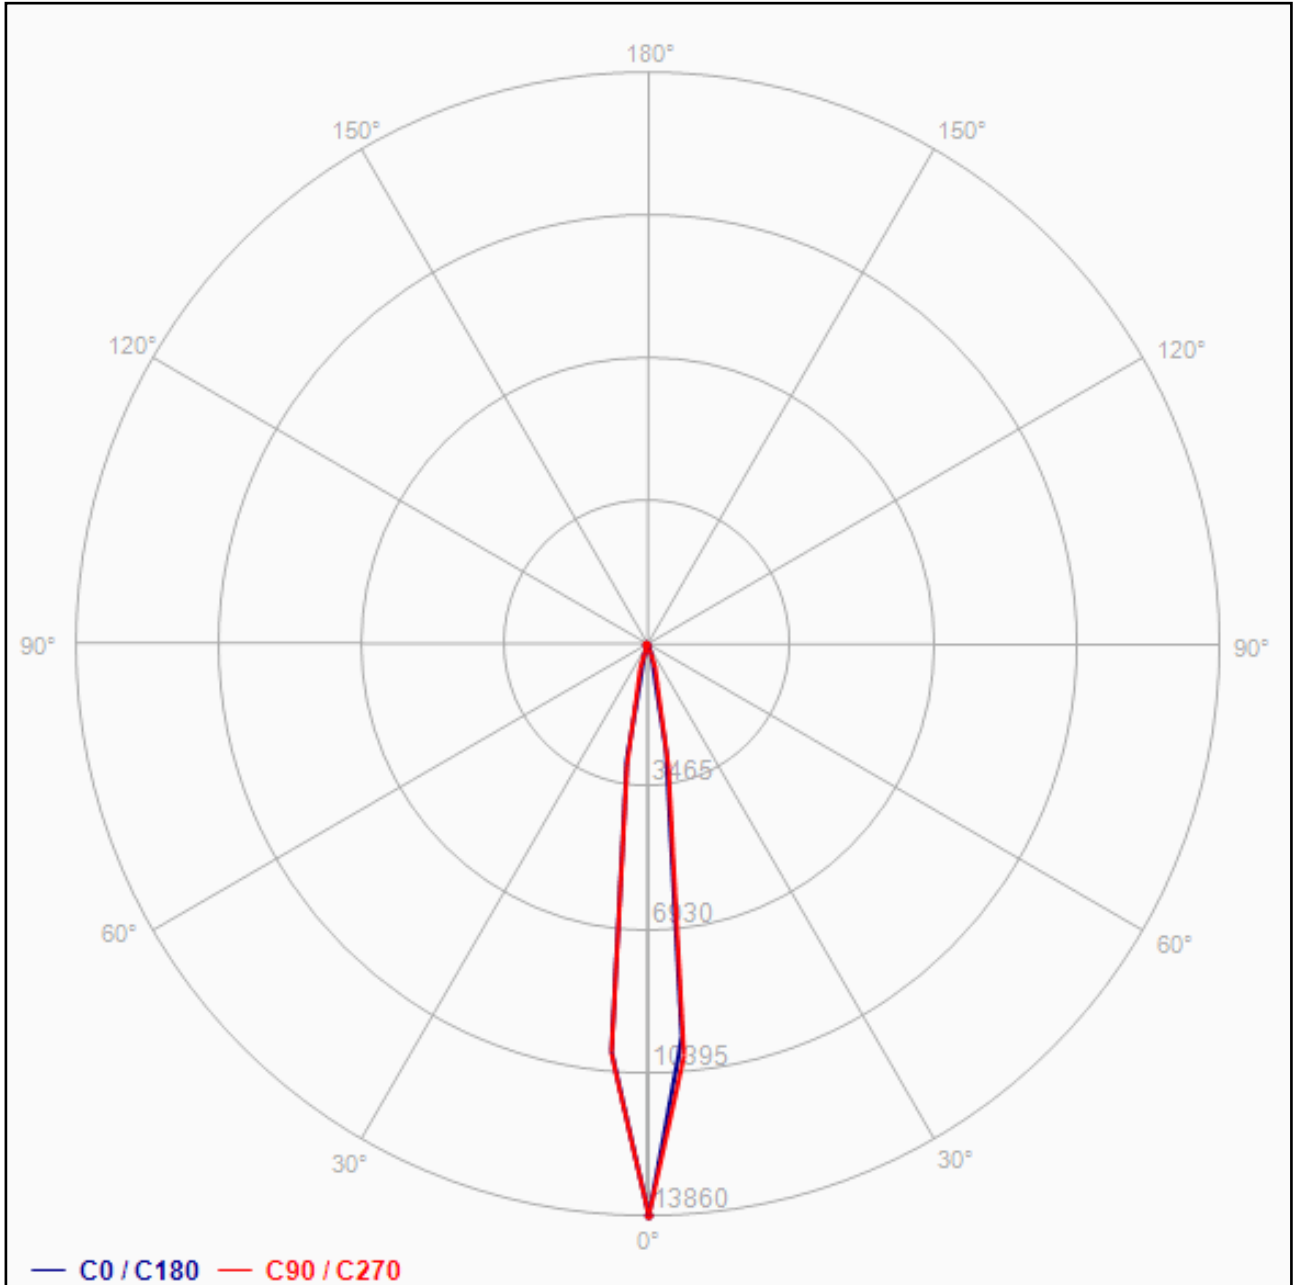

PHOTOMETRIC POLAR DIAGRAM (cd/klm)