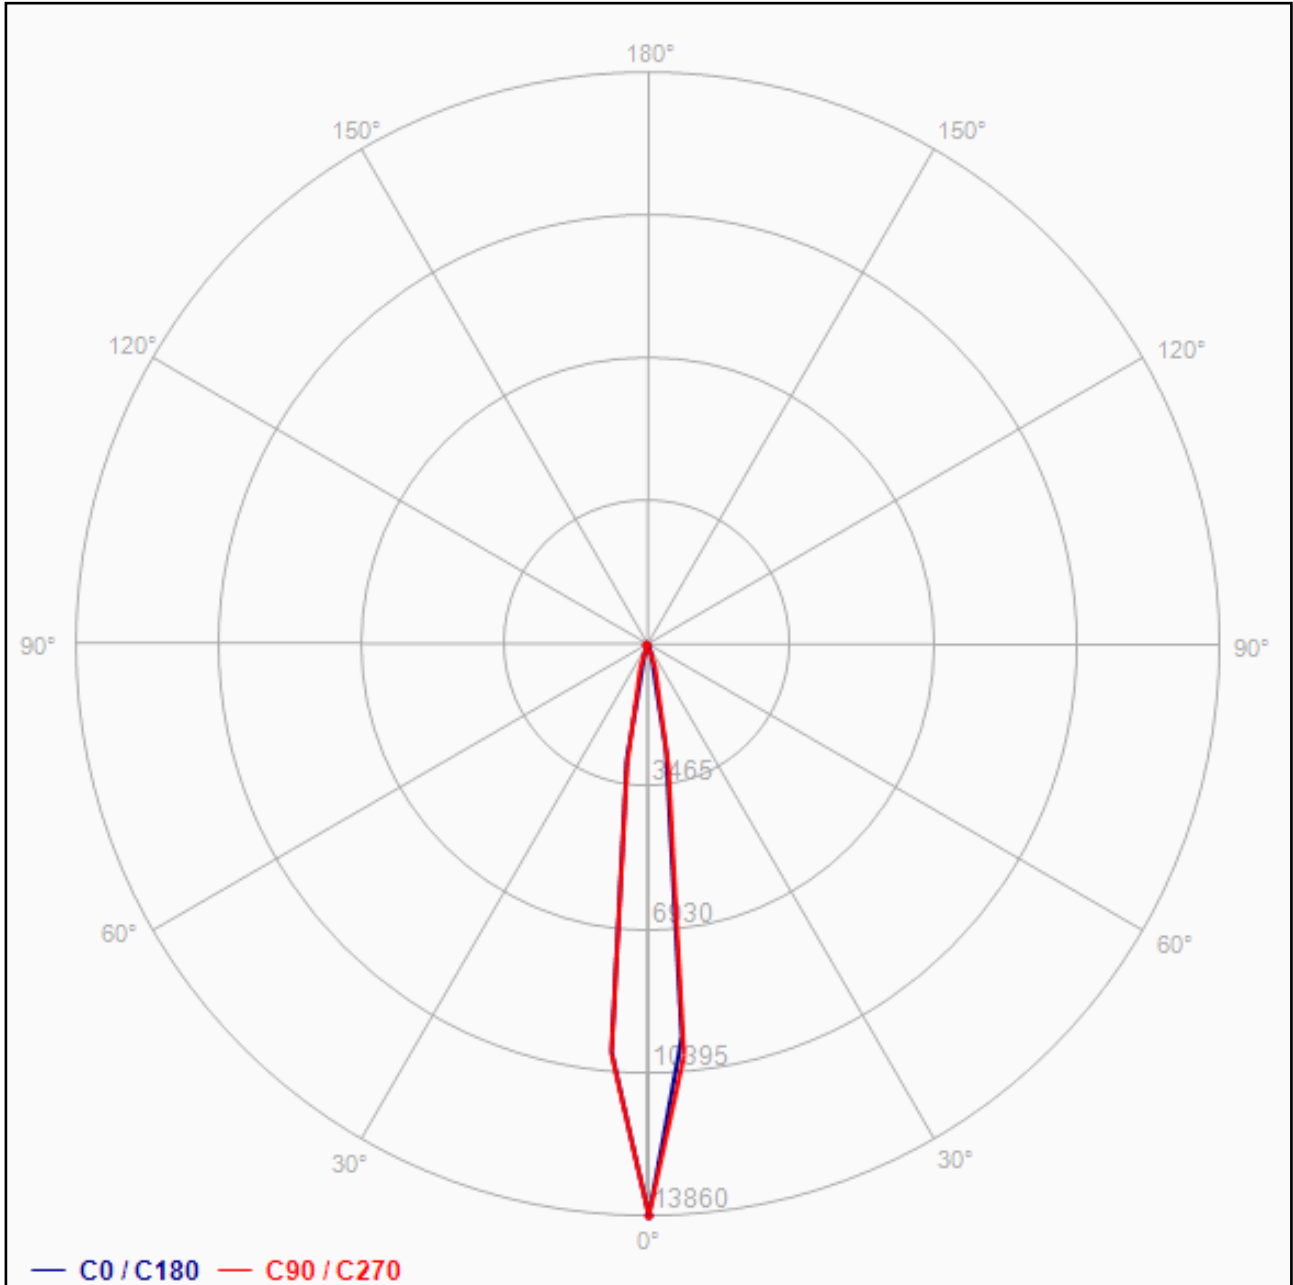

## PHOTOMETRIC MEASUREMENT ARCHILED RGB 15°

The measurements have been performed in the following laboratory ambient conditions:	
Temperature:	23°C (+/- 2°C)
Relative humidity:	50% U.R. (+/- 15% U.R.)
Air Turbulence:	< 0.2 m/s
Stabilization time before measurement:	1 hour
Regulations applied:	UNI-EN 13032-4
Electro Magnetic Compatibility (EMC):	Shielded instrument
Luminaire name:	Archiled RGB 15°
Eulumdat reference:	Archiled RGB 15°
Size of luminaire (mm):	270 x 0 x 235
Size of luminous area (mm):	250 x 0
Number n of standard sets of lamps (optional):	1
Number of lamps:	1
Output luminous flux of the lamp (lm):	4304
Supply current (mA):	426
Source power (W):	84.4
Power consumption included source power (W):	98.0
Luminaire light efficacy (lm/W):	43.92
Light Output Ratio of luminaire (LOR):	100
Downward Flux Fraction (DFF):	100
Upward Flux Fraction (UFF):	0.00
Tilt during measurement (for street luminaires):	0

### PHOTOMETRIC POLAR DIAGRAM (cd/klm)