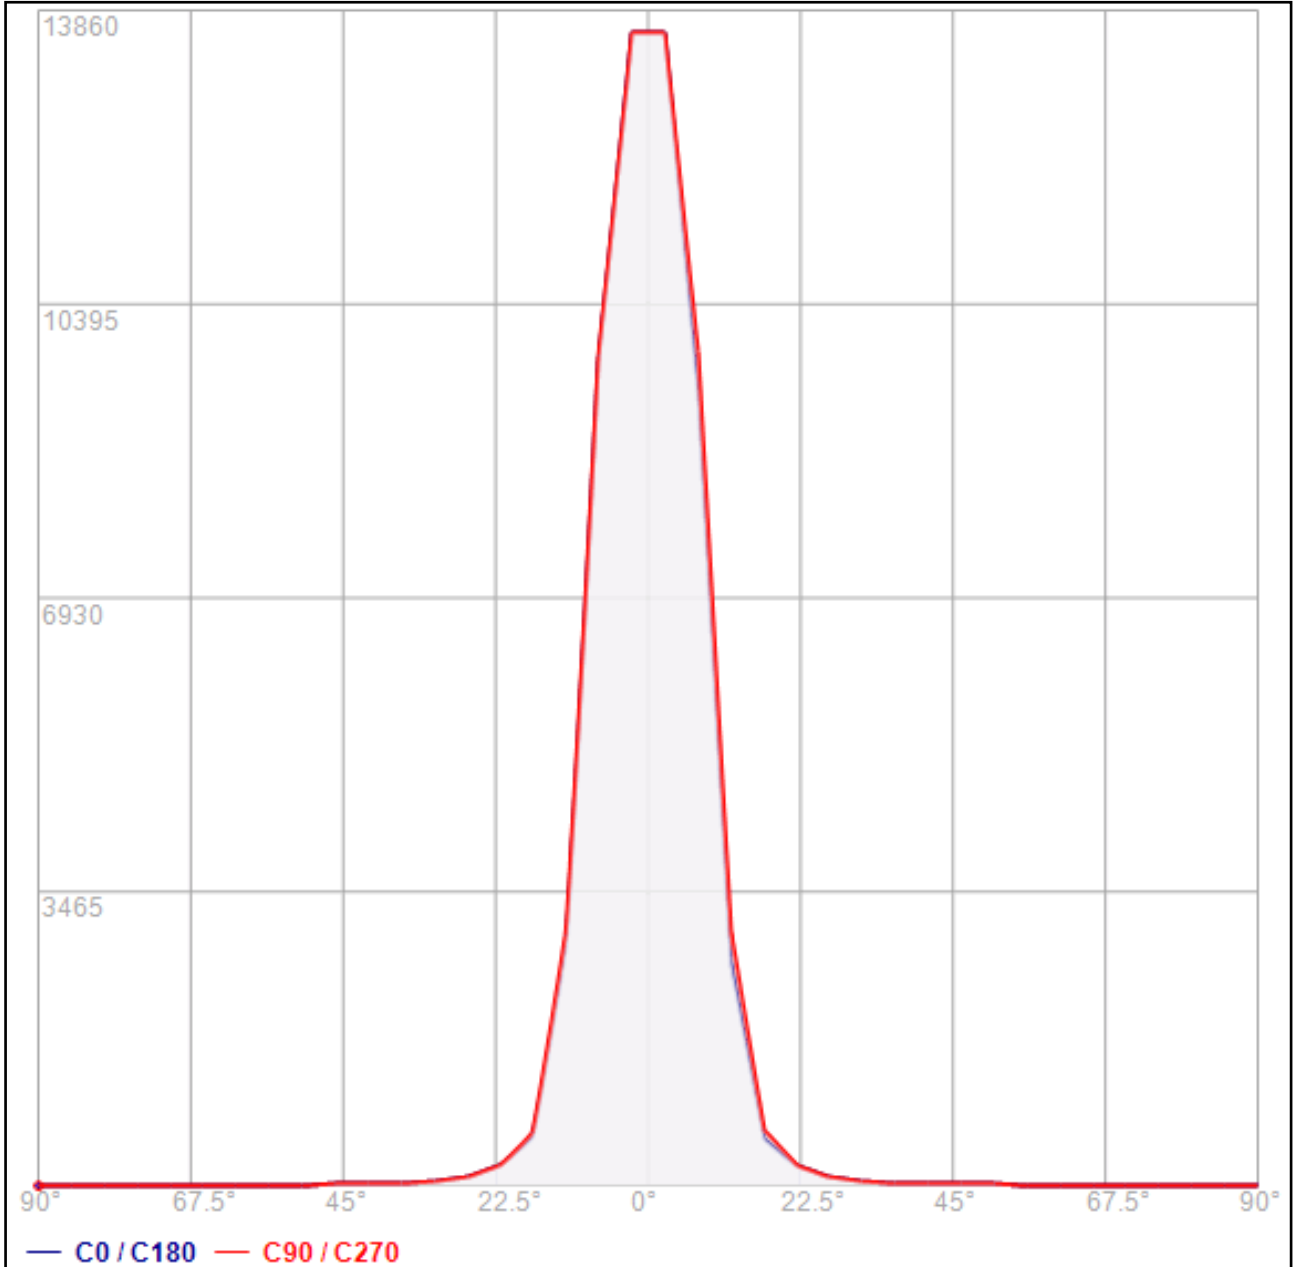

PHOTOMETRIC CARTESIAN DIAGRAM (cd/klm)